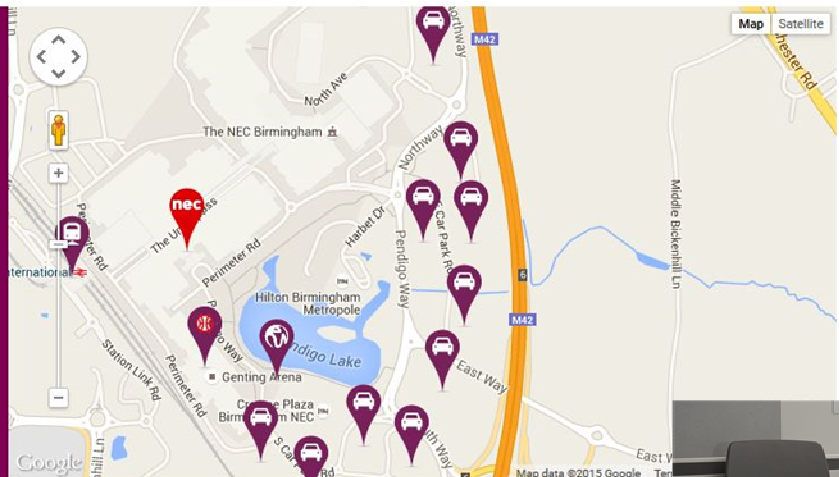

Getting to the NEC

By Car

The NEC is in the perfect location for car travel - 8 miles east of Birmingham city centre, and at the heart of the UK motorway network.

Postcode
B40 1NT

With 16,500 spaces available we've got plenty of room for you. Follow the electronic signage or directions provided by our traffic team to get you to the right car park area for your event. Once you've parked you can either take a free shuttle bus or walk to the halls using our sign posted footpaths.

[Car Parking Options](#)

Try it out for yourself in our Mobile Display Unit which will be on stand I 82.

Tel - 0800 975 2580
email; info@f-tws.co.uk